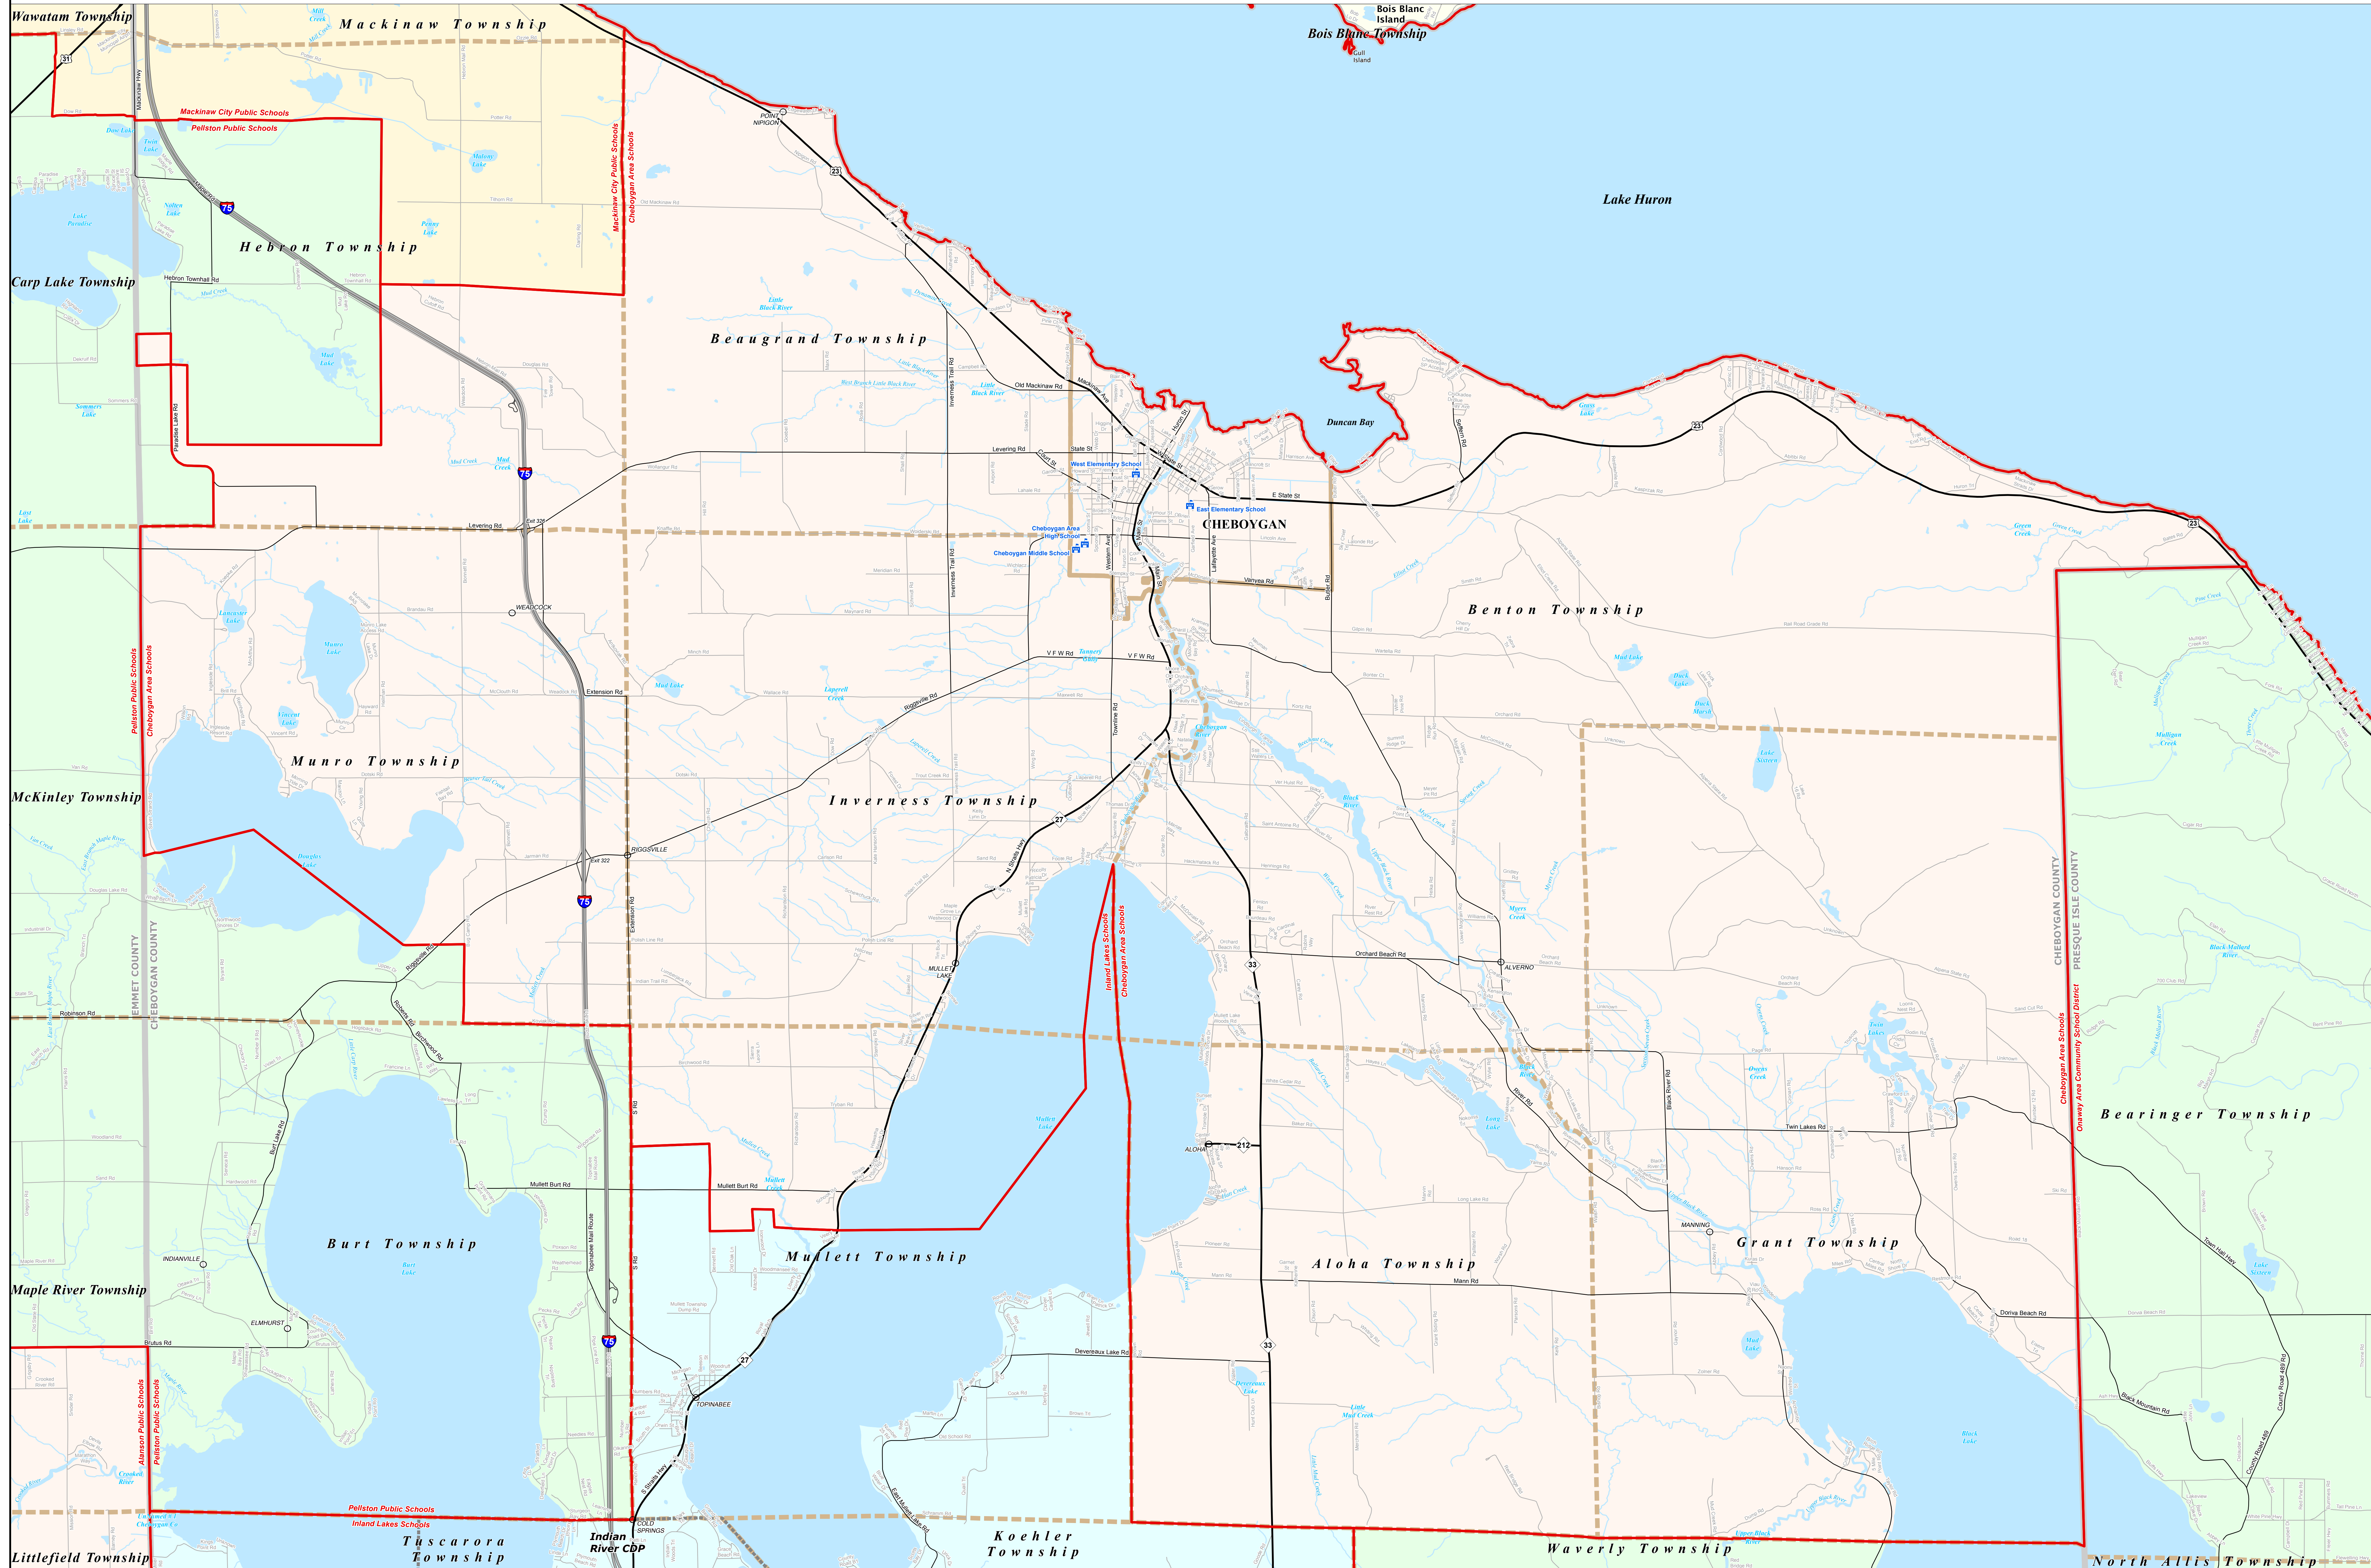

CHEBOYGAN AREA SCHOOLS

Cheb-Otsego-Presque Isle ESD

0 0.25 0.5 Miles

Bois Blanc Island
Bois Blanc Township
Gull Island

Lake Huron

Legend	
School District	Unincorporated Place
County	School
City	Water Feature
Township	River, Stream, or Drain
Village	Railroad
Census Designated Place	Freeway
	Highway
	Primary Road
	Local Road